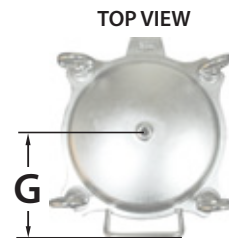

MRH SERIES

Stainless Steel Filter Housings

Materials of Construction

Housing:	304 and 316 stainless steel
Closure:	Stainless Steel
O-Ring:	EPDM (FDA Grade)
Max. Pressure/Temp:	150 PSI at 200°F (10.34 bar at 93.33°C)

Standard Features

Electropolished
 Legs
 Accepts DOE, 222/Flat or 222/Fin

Filter Housing Dimensions

Part #	A	B	C	D	E	F	G
	Width	Inlet	Height	Dirty Drain	Outlet	Clean Drain	Gauge Port
710	8.5 in 21.6 cm	14.5 in 36.8 cm	28.5 in 72.4 cm	11.5 in 29.2 cm	8.0 in 20.3 cm	3 in 7.6 cm	5.5 in 13.9 cm
720	8.5 in 21.6 cm	14.5 in 36.8 cm	38.5 in 97.8 cm	11.5 in 29.2 cm	8.0 in 20.3 cm	3 in 7.6 cm	5.5 in 13.9 cm
730	8.5 in 21.6 cm	14.5 in 36.8 cm	48.5 in 123.2 cm	11.5 in 29.2 cm	8.0 in 20.3 cm	3 in 7.6 cm	5.5 in 13.9 cm
740	8.5 in 21.6 cm	14.5 in 36.8 cm	58.5 in 148.6 cm	11.5 in 29.2 cm	8.0 in 20.3 cm	3 in 7.6 cm	5.5 in 13.9 cm