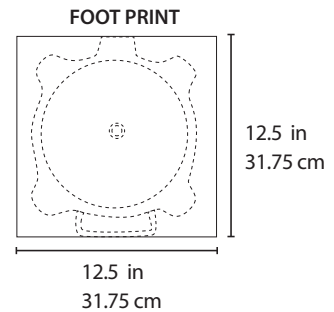

Standard Features

Electropolished
 Legs
 Accepts DOE, 222/Flat or 222/Fin

Filter Housing Dimensions

Part #	A	B	C	D	E	F	G
	Width	Inlet	Height	Dirty Drain	Outlet	Clean Drain	Gauge Port
710	8.5 in 21.6 cm	14.5 in 36.8 cm	28.5 in 72.4 cm	11.5 in 29.2 cm	8.0 in 20.3 cm	3 in 7.6 cm	5.5 in 13.9 cm
720	8.5 in 21.6 cm	14.5 in 36.8 cm	38.5 in 97.8 cm	11.5 in 29.2 cm	8.0 in 20.3 cm	3 in 7.6 cm	5.5 in 13.9 cm
730	8.5 in 21.6 cm	14.5 in 36.8 cm	48.5 in 123.2 cm	11.5 in 29.2 cm	8.0 in 20.3 cm	3 in 7.6 cm	5.5 in 13.9 cm
740	8.5 in 21.6 cm	14.5 in 36.8 cm	58.5 in 148.6 cm	11.5 in 29.2 cm	8.0 in 20.3 cm	3 in 7.6 cm	5.5 in 13.9 cm