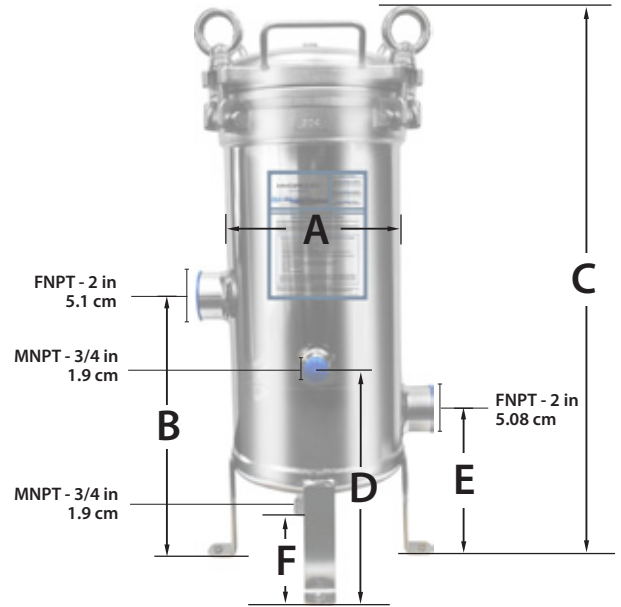

MRH SERIES

Stainless Steel Filter Housings

Materials of Construction

Housing:	304 and 316 stainless steel
Closure:	Stainless Steel
O-Ring:	EPDM (FDA Grade)
Max. Pressure/Temp:	150 PSI at 200°F (10.34 bar at 93.33°C)

Standard Features

Electropolished
 Legs
 Accepts DOE, 222/Flat or 222/Fin

Filter Housing Dimensions

Part #	A	B	C	D	E	F	G
	Width	Inlet	Height	Dirty Drain	Outlet	Clean Drain	Gauge Port
710	8.5 in 21.6 cm	14.5 in 36.8 cm	28.5 in 72.4 cm	11.5 in 29.2 cm	8.0 in 20.3 cm	3 in 7.6 cm	5.5 in 13.9 cm
720	8.5 in 21.6 cm	14.5 in 36.8 cm	38.5 in 97.8 cm	11.5 in 29.2 cm	8.0 in 20.3 cm	3 in 7.6 cm	5.5 in 13.9 cm
730	8.5 in 21.6 cm	14.5 in 36.8 cm	48.5 in 123.2 cm	11.5 in 29.2 cm	8.0 in 20.3 cm	3 in 7.6 cm	5.5 in 13.9 cm
740	8.5 in 21.6 cm	14.5 in 36.8 cm	58.5 in 148.6 cm	11.5 in 29.2 cm	8.0 in 20.3 cm	3 in 7.6 cm	5.5 in 13.9 cm

MRH SERIES FLOW RATES

Part #	Description	Flow Rate	
		GPM	LPM
MRH-710-2	SS304 Filter Housing 10", 7 Round, 150 PSI, 2"FNPT	42	159
MRH-720-2	SS304 Filter Housing 20", 7 Round, 150 PSI, 2"FNPT	84	318
MRH-730-2	SS304 Filter Housing 30", 7 Round, 150 PSI, 2"FNPT	126	477
MRH-740-2	SS304 Filter Housing 40", 7 Round, 150 PSI, 2"FNPT	168	636
MRHS-710-2	SS316 Filter Housing 10", 7 Round, 150 PSI, 2"FNPT	42	159
MRHS-720-2	SS316 Filter Housing 20", 7 Round, 150 PSI, 2"FNPT	84	318
MRHS-730-2	SS316 Filter Housing 30", 7 Round, 150 PSI, 2"FNPT	126	477
MRHS-740-2	SS316 Filter Housing 40", 7 Round, 150 PSI, 2"FNPT	168	636