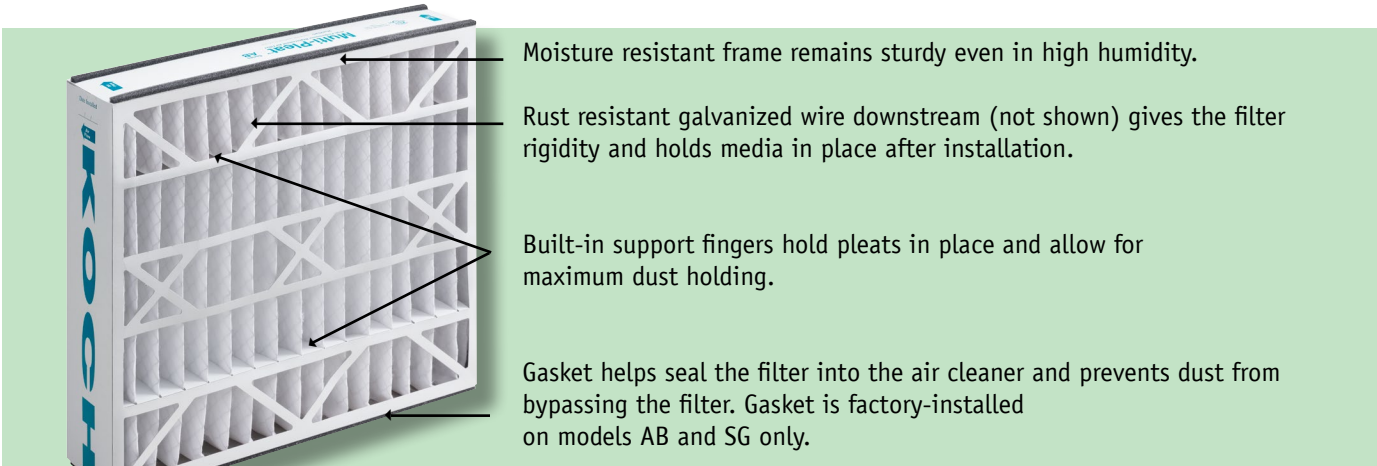

Multi-Pleat Filter Construction

Koch Filter Corporation
Filtration Products Crafted with Pride

All models of Multi-Pleat AB, HW and SG are available in MERV 8, MERV 11 and MERV 13 efficiencies. MERV 11 shown at right.